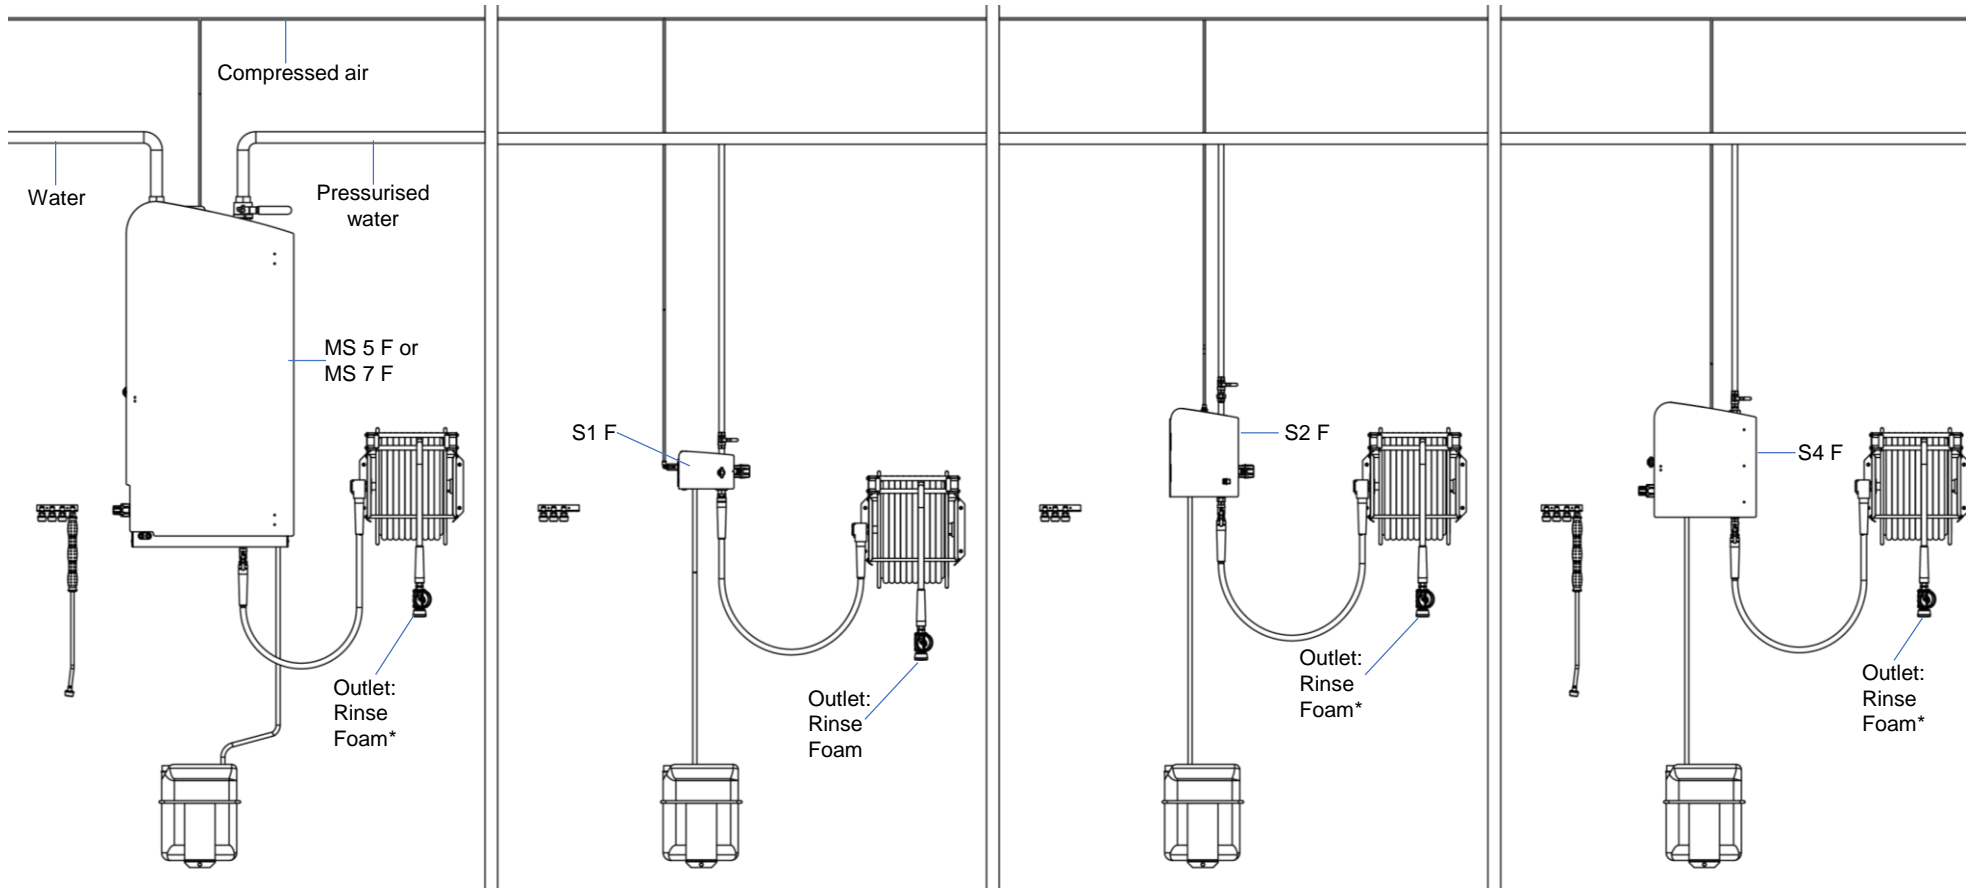

Decentral installation

Main Station is also connected to current.

* Disinfection at D-versions.